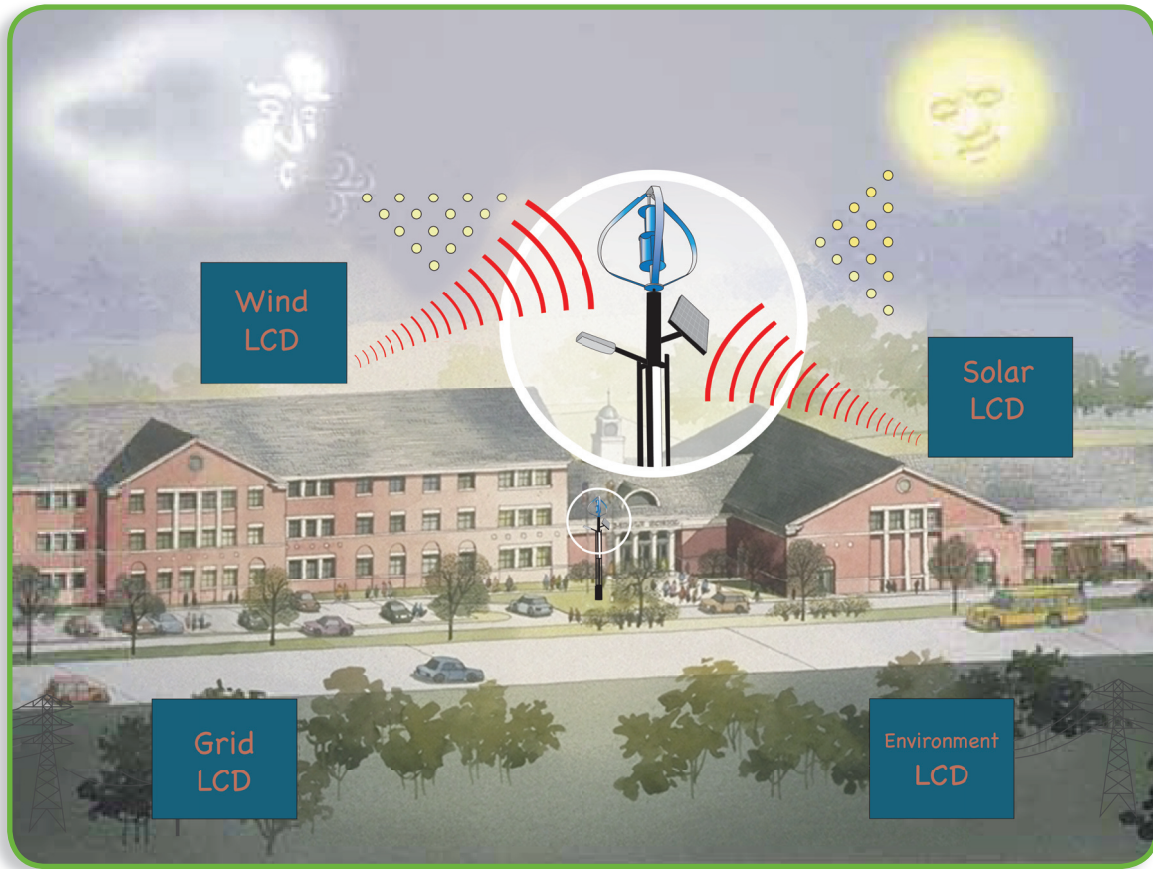

Wind and Solar Monitor Education Display

Classrooms can watch energy generation in real time!

This graphic is designed for K-12 students. Graphics can be customized for any type of application or environment. The display board is linked to the electronics of the solar panel and wind turbine located right outside the school. Wireless connectivity allows multiple displays to be placed in each class room and throughout the building.

Master Board

- Wireless technology
 - 100 meters distance through concrete and steel walls
- Can be used with any wind or solar system
- Customizable graphics
- Master board can drive an unlimited number of slave boards
- 5 transceivers and micro-controllers
 - Two each on master board
 - One on wind sensor board
 - One on solar sensor board
 - One on weather sensor board

Entry Level Renewable Energy Education System

Board Function

Wind and Solar LED Lights

- Wind speed based on power
- Irradiance based on power
- Updated every 18 seconds

Wind and Solar Inverter Sensors

- Voltage
- Current
- Grid voltage
- Grid frequency
- Power
- Energy

Weather Sensor

- Temperature
- Wind speed (anemometer)
- Irradiance (coming)
- Barometric pressure (coming)

LCD Screens

- Button freezes frame
 - Allows user to compare data between screens
- Each screen rotates 3 sets of measurements displaying various information:
 - **Wind Display:** voltage AC, power, current, energy, RPM and daily power peak
 - **Solar Display:** voltage DC, power, current, energy, irradiance and daily power peak
 - **Grid Display or Power Storage:** grid voltage, grid frequency, total power, total energy and peak total power (today and this month) and state of charge
 - **Environmental Display:** wind speed, temperature, CO₂'s removed, pollution from one car over x days, barrels of oil reduced and acres of trees planted