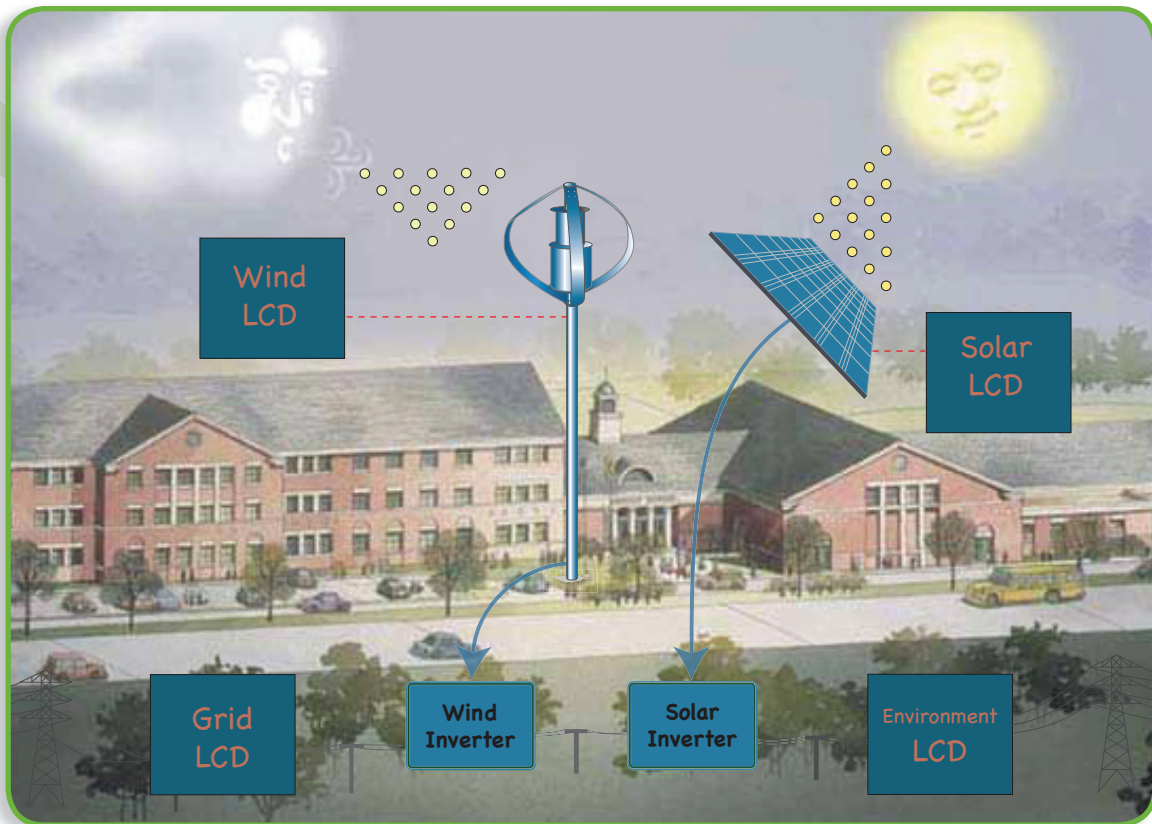

Wind and Solar Monitor Education Display

Classrooms can watch energy generation in real time!

This graphic is designed for K-12 students. Graphics can be customized for any type of application or environment. The display board is linked to the electronics of the solar panel and wind turbine located right outside the school. Wireless connectivity allows multiple displays to be placed in each class room and throughout the building.

Master Board

- Wireless technology
 - 100 meters distance through concrete and steel walls
- Can be used with any wind or solar system
- Customizable graphics
- Master board can drive an unlimited number of slave boards
- 5 transceivers and micro-controllers
 - Two each on master board
 - One on wind sensor board
 - One on solar sensor board
 - One on weather sensor board

Weather Sensor

- Temperature
- Wind speed (anemometer)
- Irradiance (coming)
- Barometric pressure (coming)

LCD Screens

- Button freezes frame
 - Allows user to compare data between screens
- Each screen rotates 3 sets of measurements displaying various information:
 - **Wind Display:** voltage AC, power, current, energy, RPM and daily power peak
 - **Solar Display:** voltage DC, power, current, energy, irradiance and daily power peak
 - **Grid Display or Power Storage:** grid voltage, grid frequency, total power, total energy and peak total power (today and this month) and state of charge
 - **Environmental Display:** wind speed, temperature, CO₂'s removed, pollution from one car over x days, barrels of oil reduced and acres of trees planted

Entry Level Renewable Energy Education System Components

Off Grid Hybrid Light System

- 300 watt vertical axis wind turbine
- 85 watt solar panel
- One educational display board
- Grid tied wind turbine and solar upgrades available